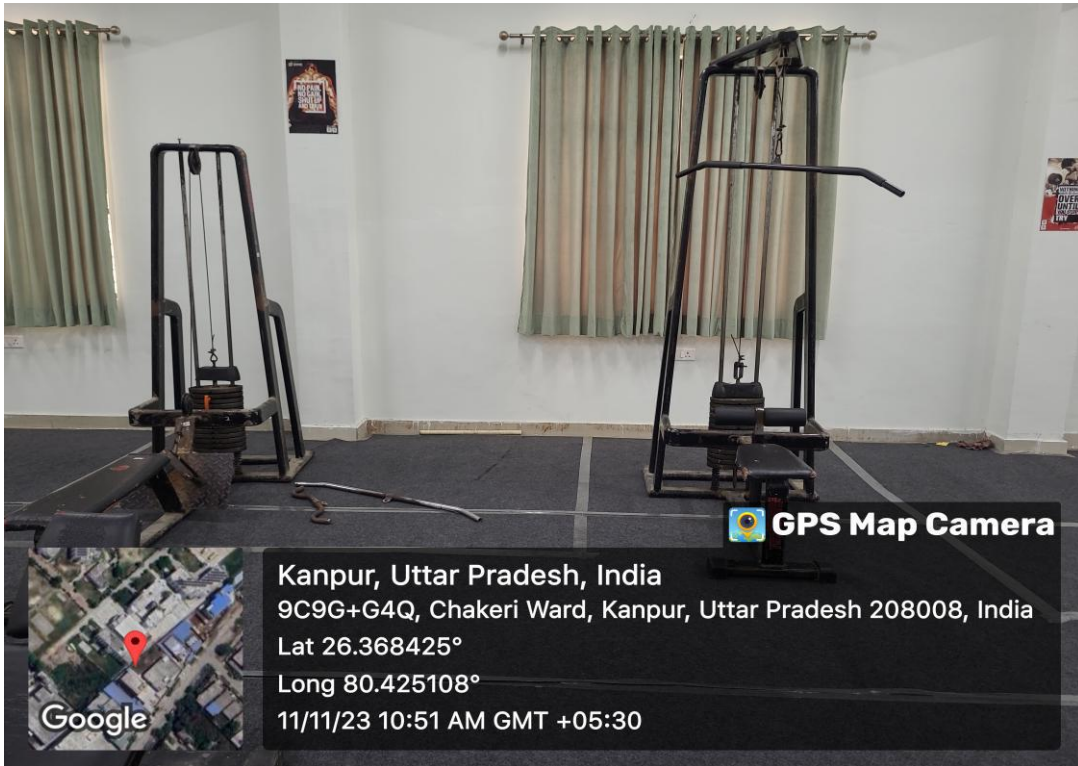

Fire Safety System 4 (Girls Hostel)

Director

Kanpur Institute of Technology And Pharmacy
A-1, UPSIDC Industries Area, Rooma
Kanpur-208001

Gymnasium

Gymnasium 1

Gymnasium 2

Director

Kanpur Institute of Technology And Pharmacy
A-1, UPSIDC Industries Area, Rooma
Kanpur-208001