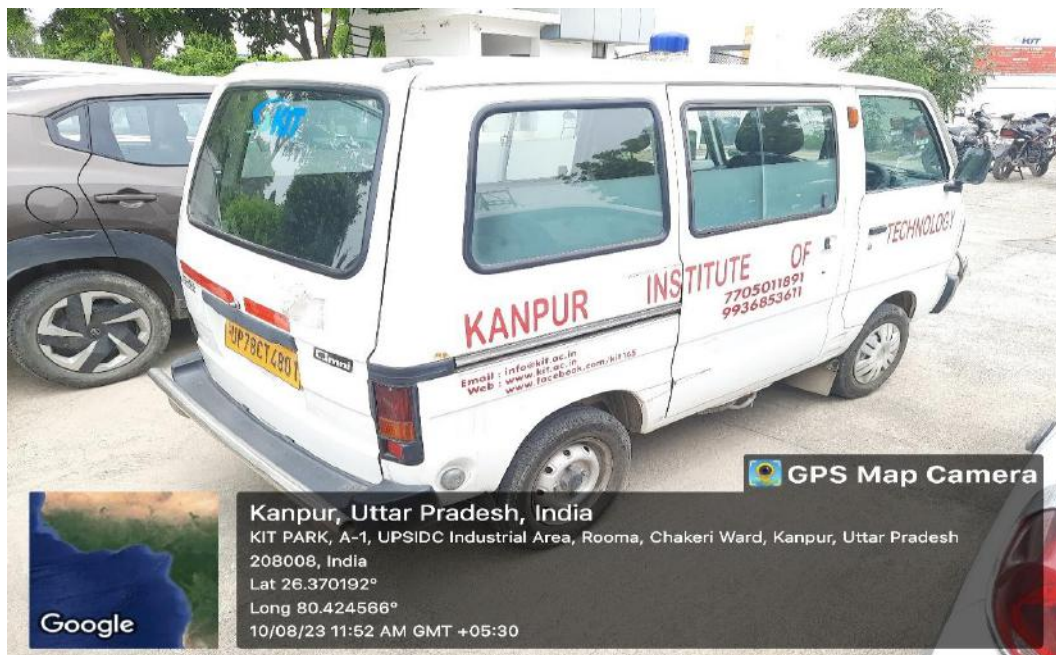

Stretcher

Sanitary Napkins Vending Machine

Sanitary Napkins Wending Machine

Director

Kanpur Institute of Technology And Pharmacy
A-1, UPSIDC Industries Area, Rooma
Kanpur-208001

Ambulance

Ambulance 1

Ambulance 2