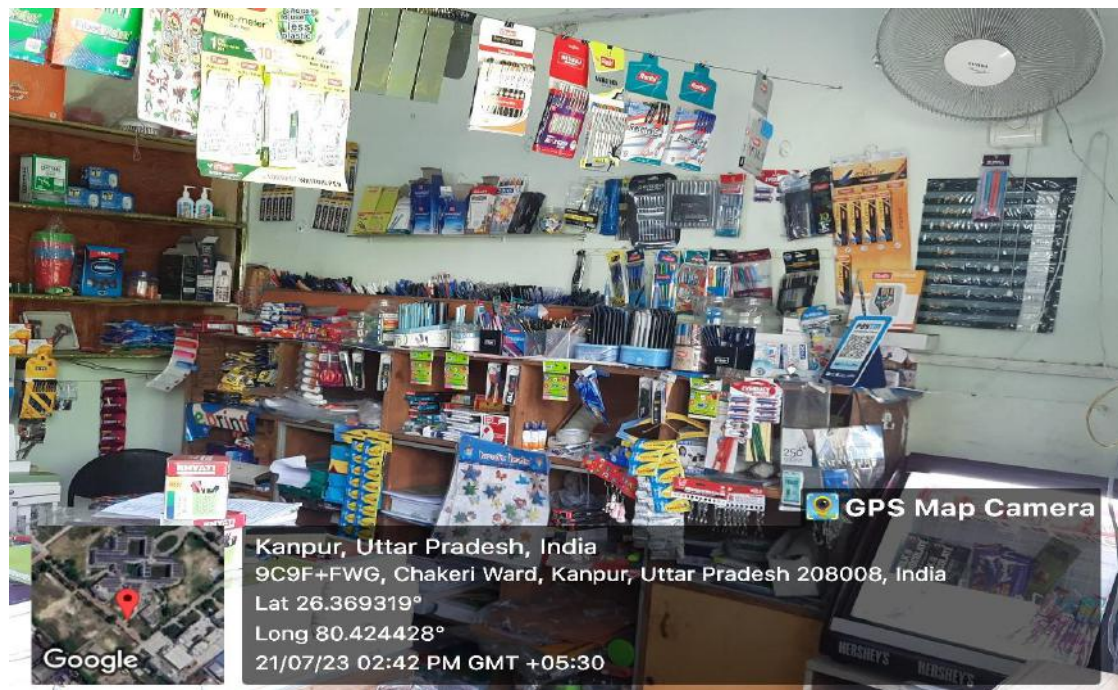

Wi-Fi Router

Wifi Router 1

Wifi Router 2

Director

Kanpur Institute of Technology And Pharmacy
A-1, UPSIDC Industries Area, Rooma
Kanpur-208001

Photocopy Shop

Stationery Shop

Auditorium