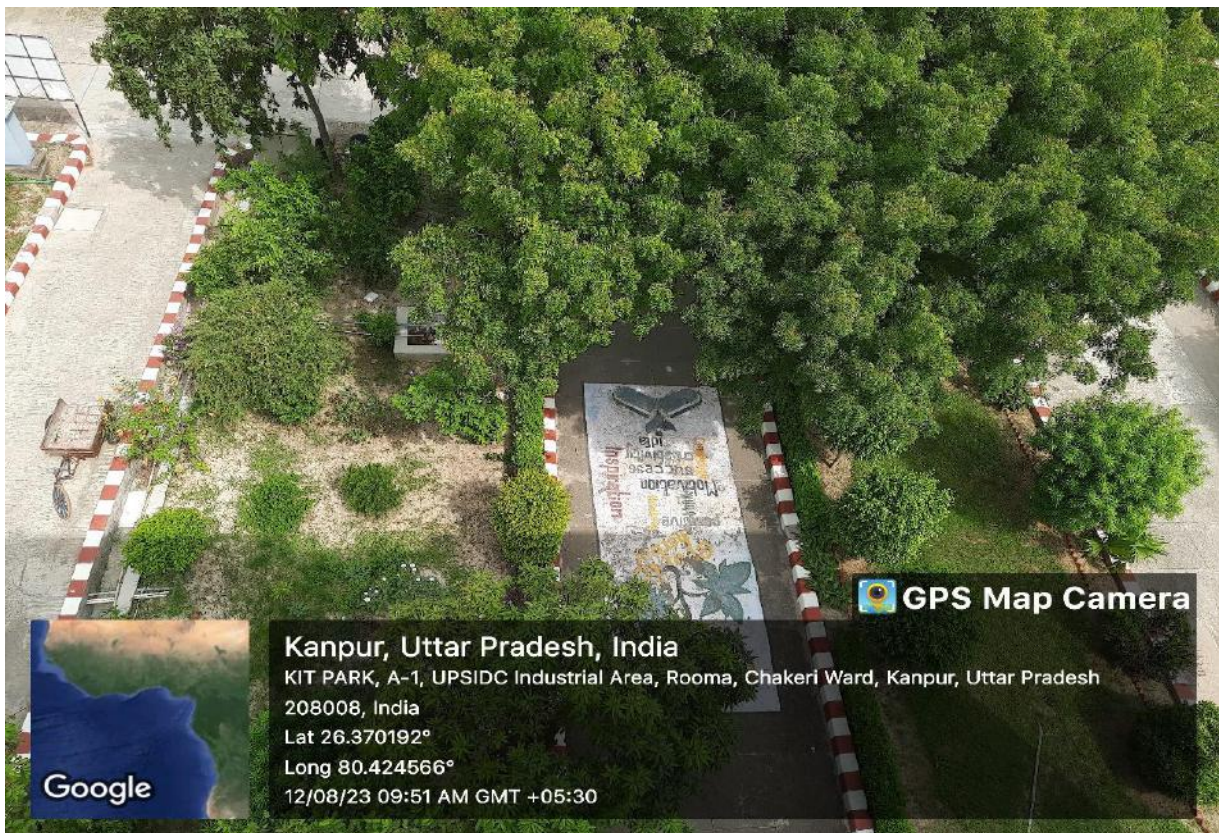

Kanpur Institute of Technology And Pharmacy
A-1, UPSIDC Industries Area, Rooma
Kanpur-208001

Campus View 3

Campus View 4

Director

Kanpur Institute of Technology And Pharmacy
A-1, UPSIDC Industries Area, Rooma
Kanpur-208001

Campus View 5

Campus View 6

Director

Kanpur Institute of Technology And Pharmacy
A-1, UPSIDC Industries Area, Rooma
Kanpur-208001

Reception Area

Reception Area 1

Waiting Area

Waiting Area