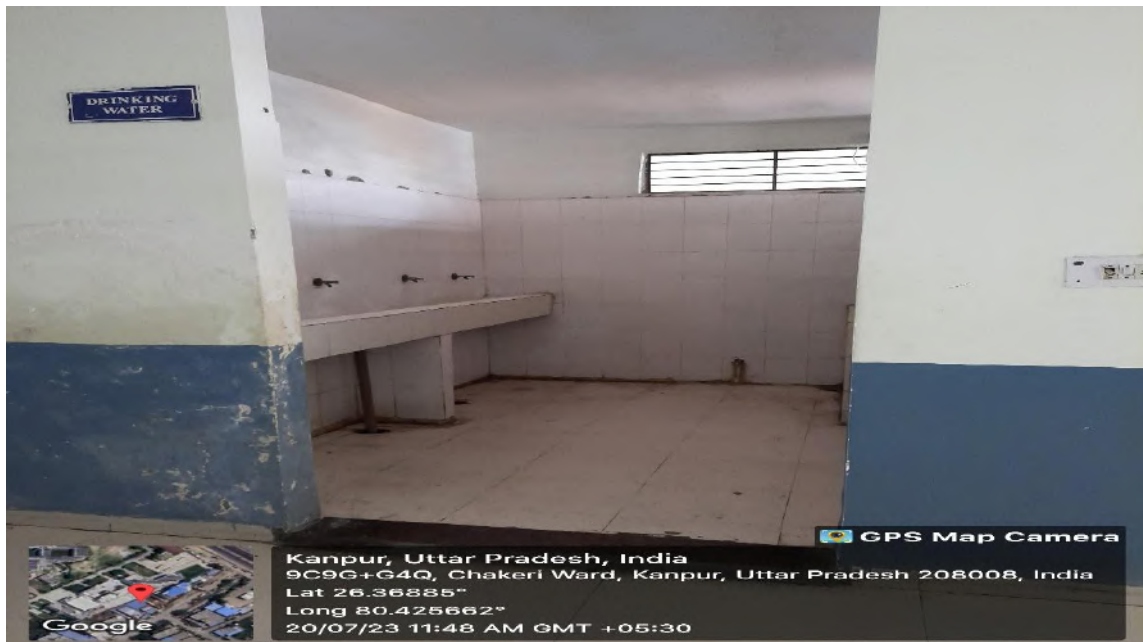

Water Drinking Area 2

Director

Kanpur Institute of Technology And Pharmacy
A-1, UPSIDC Industries Area, Rooma
Kanpur-208001