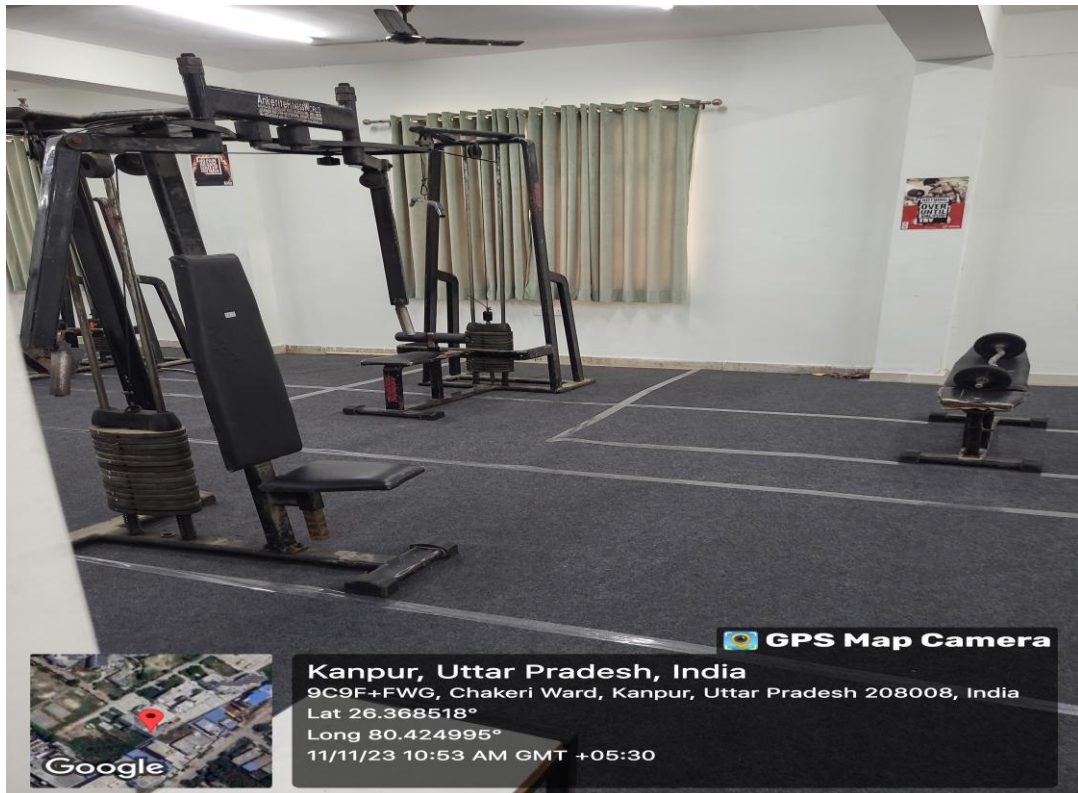

Gymnasium 4

Director

Kanpur Institute of Technology And Pharmacy
A-1, UPSIDC Industries Area, Rooma
Kanpur-208001