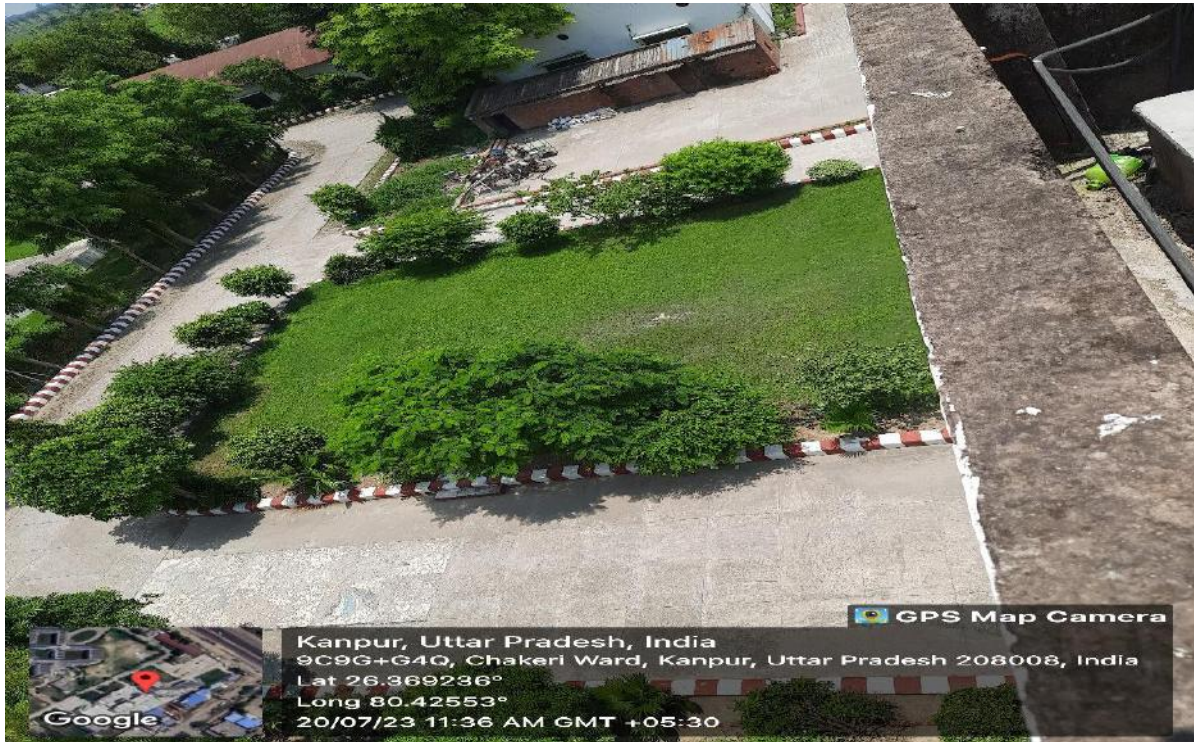

Campus View 3