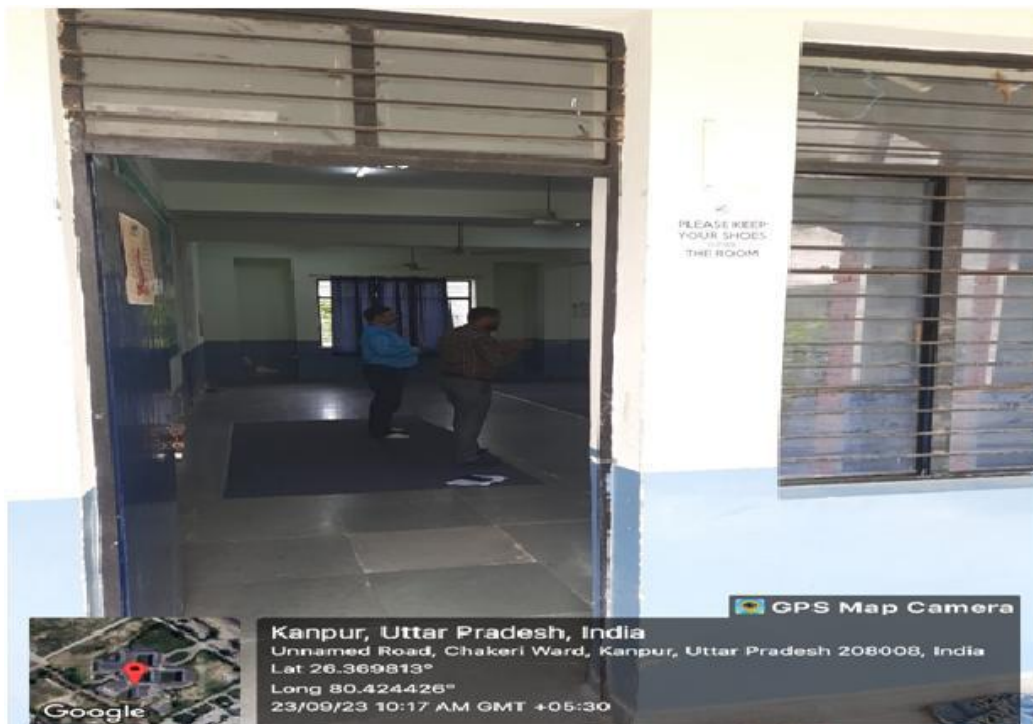

Yoga Centre

Yoga Center 1

Director

Kanpur Institute of Technology And Pharmac
A-1, UPSIDC Industries Area, Rooma
Kanpur-208001