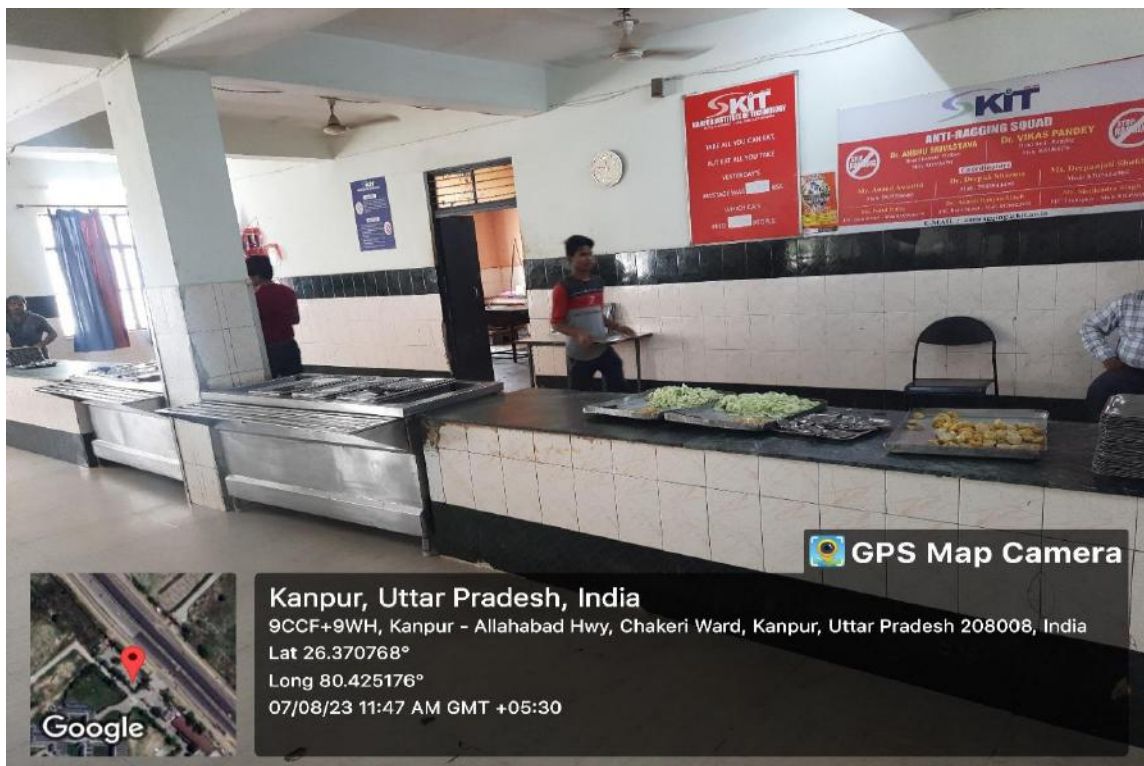

Mess & Dining Area

Mess

Dining Area 1

Dining Area 2

Dining Area 3

Director

Kanpur Institute of Technology And Pharmacy
 A-1, UPSIDC Industries Area, Rooma
 Kanpur-208001

Washroom (Male)