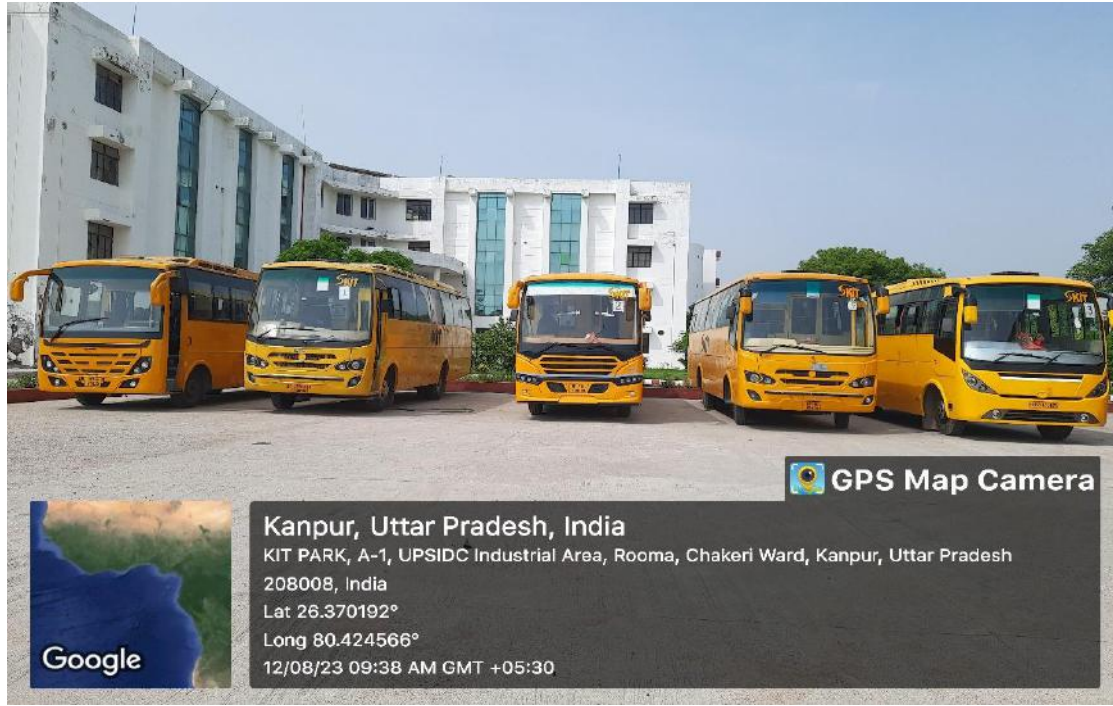

Transport

Transport 1