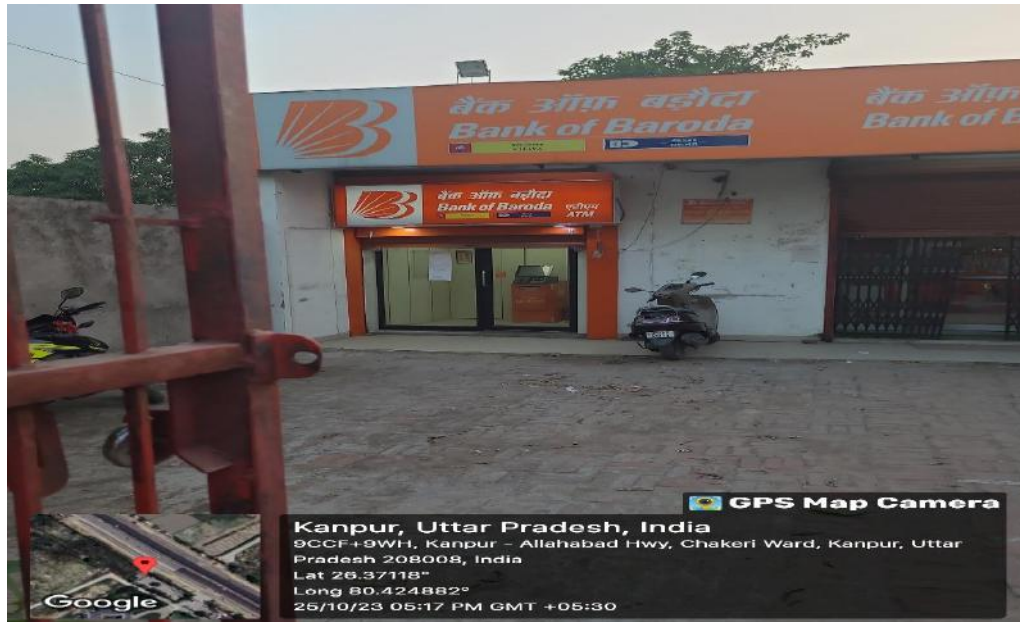

Generator 3

Director

Kanpur Institute of Technology And Pharmacy
A-1, UPSIDC Industries Area, Rooma
Kanpur-208001

Generator 4

Bank

ATM

Hostel Boys

Boys Hostel 1